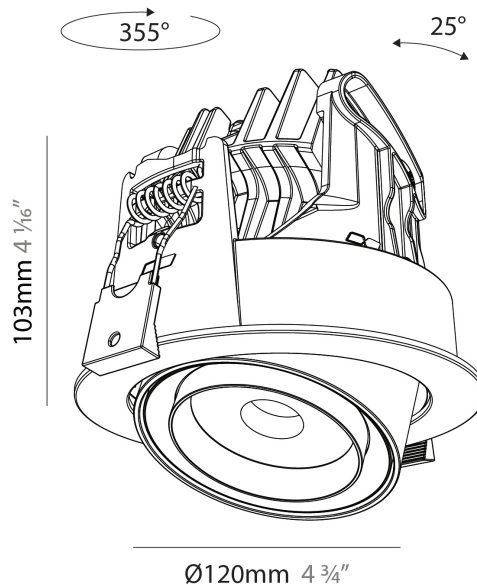

GENERAL

Series: Centriq
Subseries: Centriq Round Flex Adjustable
Partner: Prolicht
Division: Architectural
Installation: Recessed
Product Type: Downlight
Mounting Location: Ceiling
Light Distribution: Adjustable / Downlight

PHYSICAL

Aperture Sizes - Downlights: 2"
Shape: Cylinder
Diameter (mm): 120
Diameter (in): 4 ¾
Height (mm): 105
Height (in): 4 ⅞
Min. Recessing Depth (mm): 120
Min. Recessing Depth (in): 4 ¾
Weight (kg): 0.666
Fixture Finish: [SSR / BKV / CWI / CRY / HAB / UFT / ITA / RUA / FTG / MYG / LOD / PUS / FRO / FUP / KIA / POP / BLS / SPG / MEY / GOH / CHC / COM / ABZ / JAG / OBR / MOS / ROR](#)
Fixture Material: Aluminum
Cut-out Measurements: Dia. 112mm / 4 7/16"

ELECTRICAL

Lamp Type: LED (Zhaga Standard)
Input Wattage (W): 8.2
Total Output Wattage (W): 7.3
Dimming: Dali Dimming
Driver Included: No
Driver Location: Recessed Housing
Driver Type: Constant Current - Universal
Driver Class: Class 2
Input Voltage (V): 120 - 277
Constant Current (MA): 200

LED

Color Temperature (°K): 2700-6500 Tunable White
Max. Delivered Lumen (lm): 391 - 451
Nominal Lumen (lm): 576 - 664
CRI: >90 CRI
Lamp Life (hrs): 50000

OPTICAL

Beam Angle: [14 - 46](#)
Adjustability: Rotational 350° / Tilt 25°

RATINGS AND CERTIFICATIONS

Certified By: CSA Certified to UL and CSA Standards
IP rating: IP20